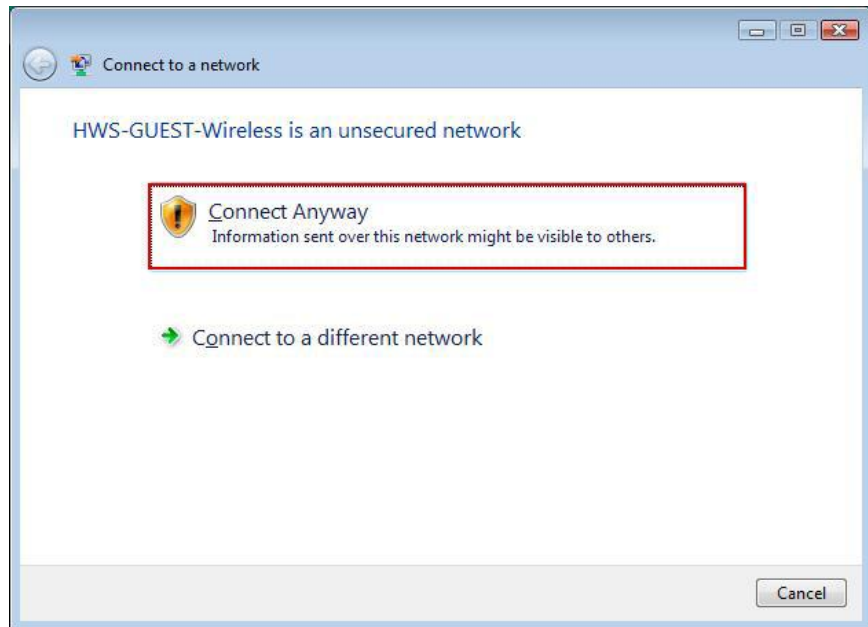

Connecting to HWSGuestWireless on Campus Windows Vista

8/17/2007

5. At the unsecured network prompt, click **Connect Anyway**