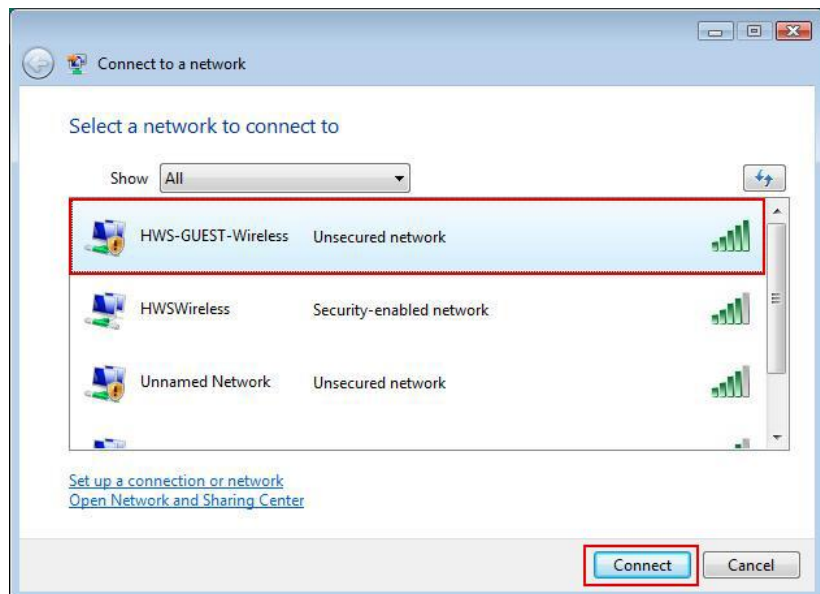

## To connect to HWSGuestWireless on campus:

1. In the system tray, double-click the **wireless connection icon**

2. On the window that appears, click **Connect to a Network**

3. From the list, select **HWS-Guest-Wireless**
4. Click **Connect**