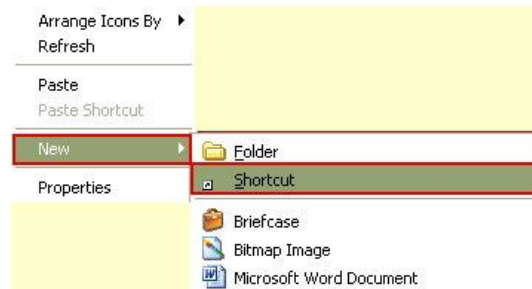

Creating Shortcuts to Network Drives Windows XP

12/13/2006

To create a shortcut to the HWS network drives:

1. On the desktop, **right-click**
2. Select **New > Shortcut**

3. In the 'Create Shortcut' wizard, enter the location of your drive
 - For M: enter `\\fsrv\yourusername$`
 - For N: enter `\\fsrv\pccommon`
 - For I: enter `\\fsrv\netcommon`